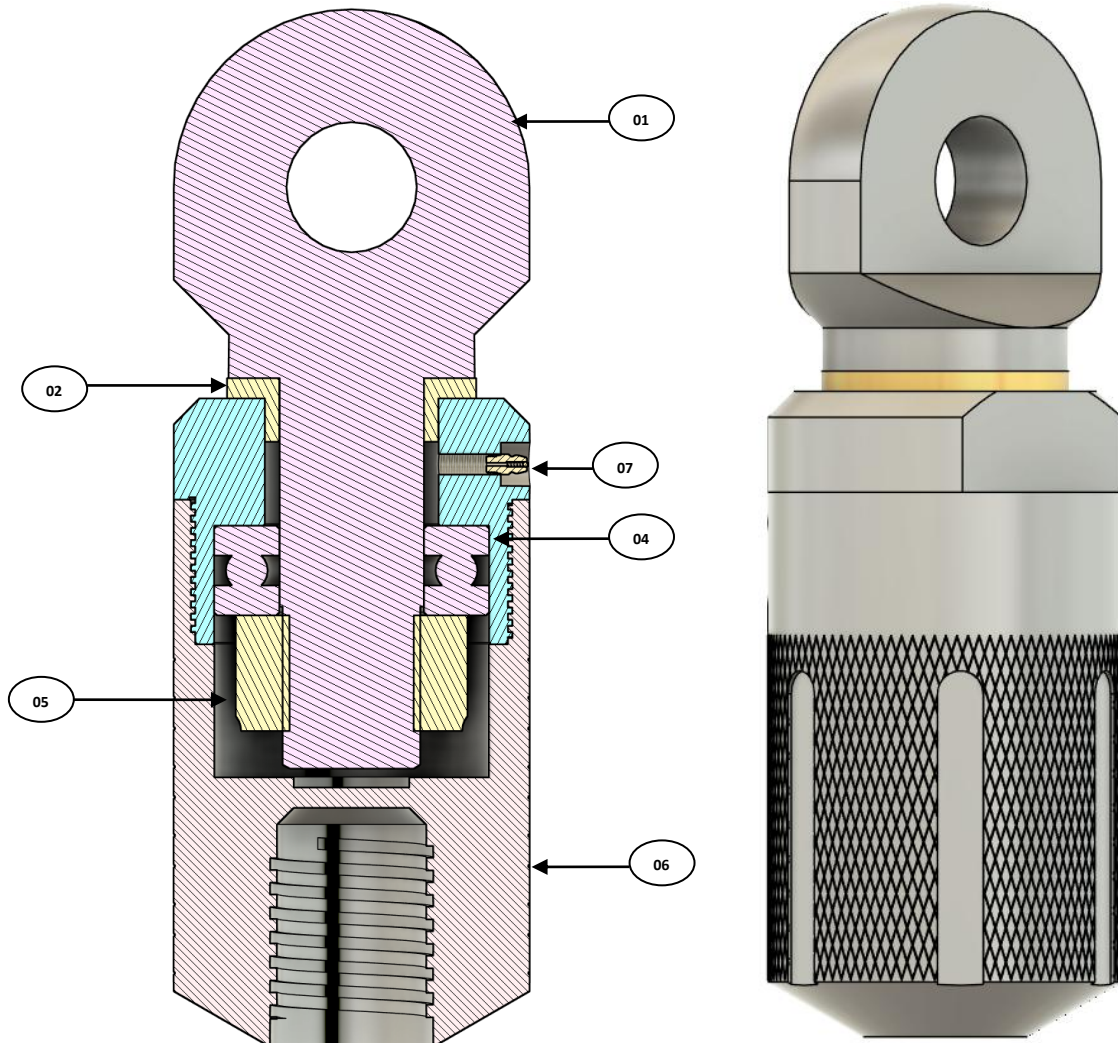

55K HOISTING PLUG

	ITEM DESCRIPTION	PART NUMBERS
1-9	55K - HOISTING PLUG	39-00-100
1	55K HP SPINDLE	39-00-001
2	55K HP BRASS BEARING	39-00-002
3	55K HP BEARING HOUSING	39-00-003
4	55K HP THRUST BEARING	39-00-004
5	55K HP SLOTTED NUT	39-00-005
6	55K HP BODY	39-00-008
7	GREASE FITTING	16-01-019